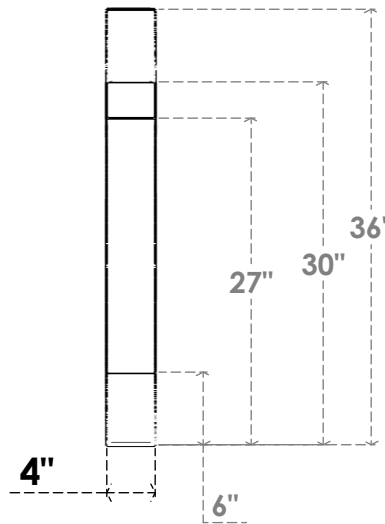

ITEM NUMBER: BRCPC040X28000X36000OLY

4"W X 28"D X 36"H OLYMPIC ARCHITECTURAL GRADE PVC CLOSED KNEE BRACE

SIDE PROFILE

FRONT PROFILE

ISOMETRIC

EKENA MILLWORK
2300 WEST MAIN ST.
CLARKSVILLE, TX 75426
TOLL FREE: 866-607-0453
WWW.EKENAMILLWORK.COM