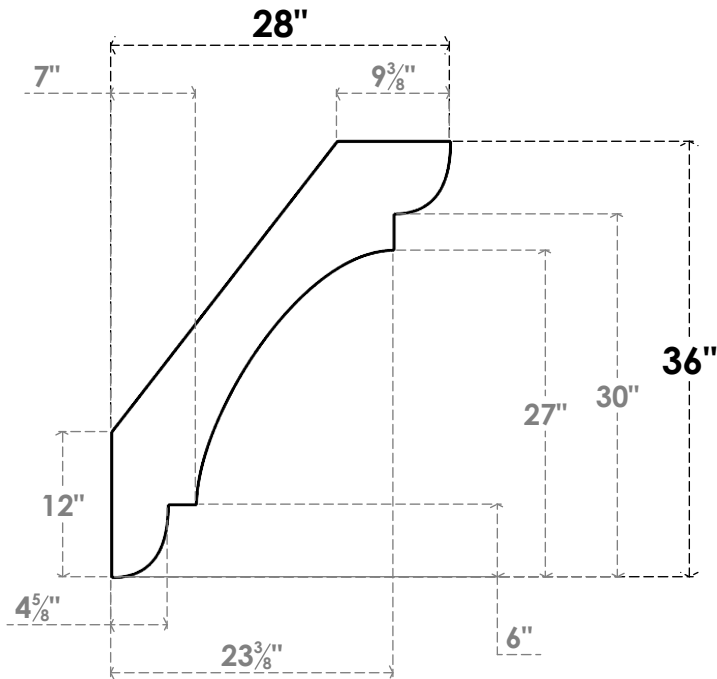

ITEM NUMBER: BRCPC040X28000X36000OLY

4"W X 28"D X 36"H OLYMPIC ARCHITECTURAL GRADE PVC CLOSED KNEE BRACE

SIDE PROFILE

FRONT PROFILE

ISOMETRIC

EKENA MILLWORK
2300 WEST MAIN ST.
CLARKSVILLE, TX 75426
TOLL FREE: 866-607-0453
WWW.EKENAMILLWORK.COM